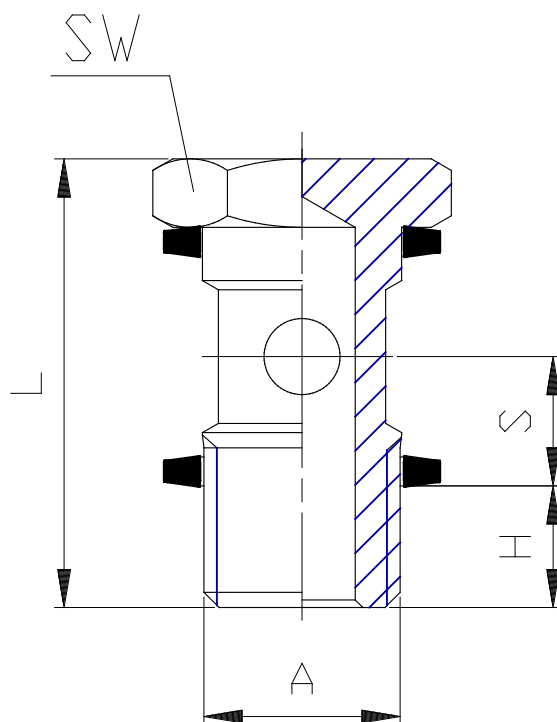

Mod. 1631 - Series 6000 fittings

Product code: 1631 01-1/2

Datasheet creation date: 19/05/2026 18:19

Check the most updated document online [click here](#)

■ TECHNICAL DATA

Mod.	1631 01-1/2
------	-------------

Mod. 1631 - Series 6000 fittings

Product code: 1631 01-1/2

DIMENSIONS

Mod.	1631 01-1/2
-------------	-------------