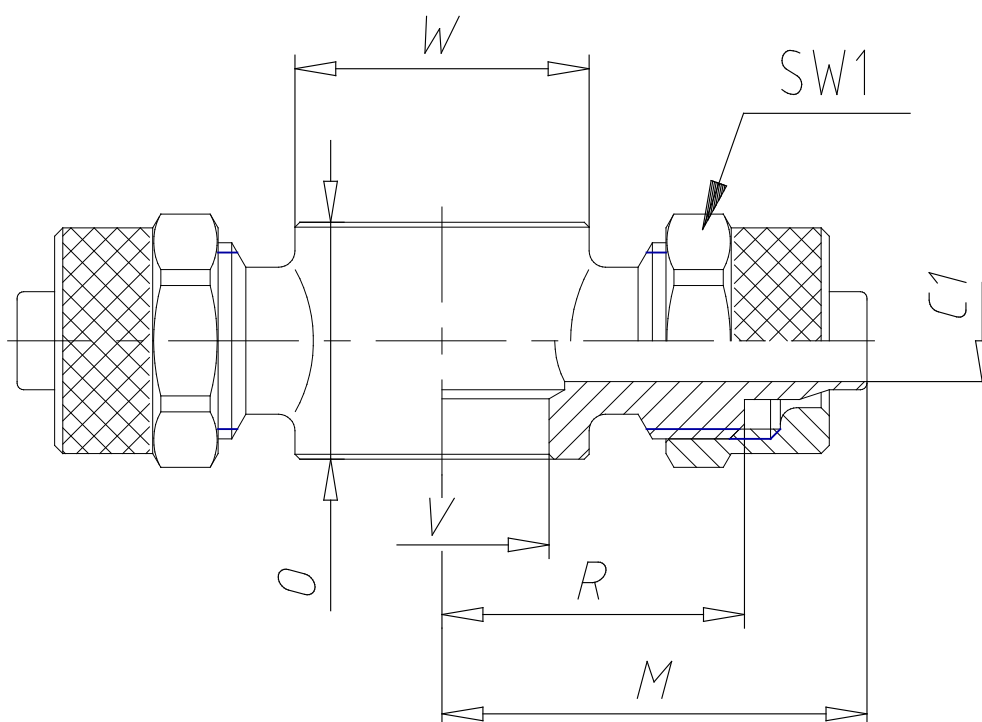

## - Fittings Mod. 1620

Product code: 1620 8/6-1/8

Datasheet creation date: 19/05/2026 17:59

Check the most updated document online [click here](#)

### ■ TECHNICAL DATA

Mod.	1620 8/6-1/8
------	--------------

## - Fittings Mod. 1620

Product code: 1620 8/6-1/8

### DIMENSIONS

<b>Tube</b>	8/6
<b>C1 (mm)</b>	5
<b>M (mm)</b>	24
<b>O (mm)</b>	14.5
<b>R (mm)</b>	16.5
<b>V (mm)</b>	9.8
<b>W</b>	Ø14
<b>SW1 (mm)</b>	14