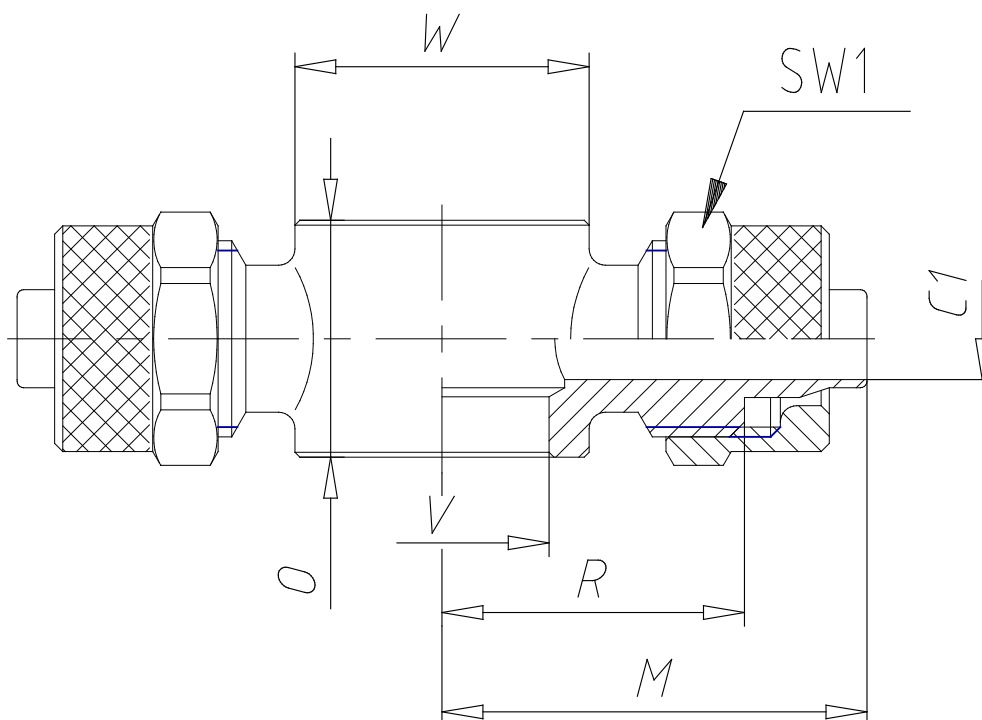

- Fittings Mod. 1620

Product code: 1620 6/4-1/8

Datasheet creation date: 19/05/2026 17:59

Check the most updated document online [click here](#)

TECHNICAL DATA

| | |
|------|--------------|
| Mod. | 1620 6/4-1/8 |
|------|--------------|

- Fittings Mod. 1620

Product code: 1620 6/4-1/8

DIMENSIONS

| | |
|-----------------|------|
| Tube | 6/4 |
| C1 (mm) | 3 |
| M (mm) | 24 |
| O (mm) | 14.5 |
| R (mm) | 16.5 |
| V (mm) | 9.8 |
| W | Ø14 |
| SW1 (mm) | 12 |