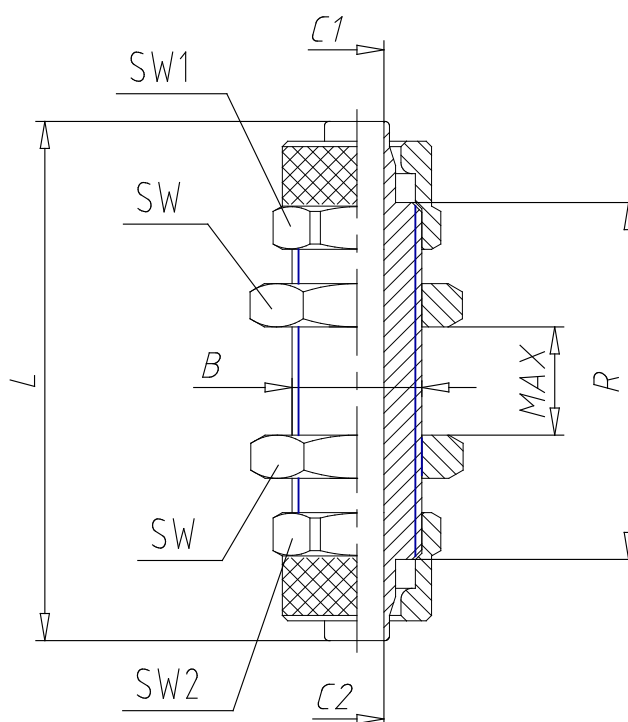

- Fittings Mod. 1590

Product code: 1590 8/6-6/4

Datasheet creation date: 19/05/2026 18:19

Check the most updated document online [click here](#)

■ TECHNICAL DATA

Mod.	1590 8/6-6/4
------	--------------

- Fittings Mod. 1590

Product code: 1590 8/6-6/4

■ DIMENSIONS

Tube	8/6-6/4
B	M12x1
C1 (mm)	5.0
C2 (mm)	3.0
L (mm)	48
R (mm)	33
SW (mm)	17
SW1 (mm)	14
SW2 (mm)	14