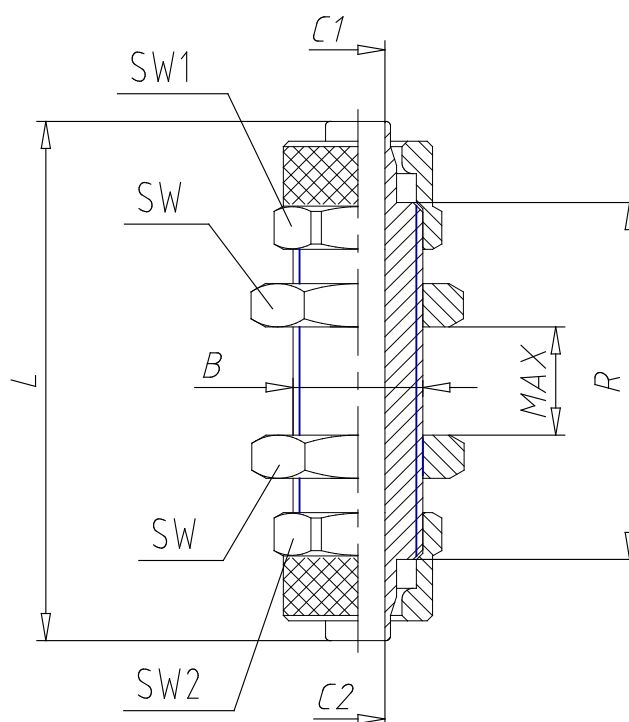

- Fittings Mod. 1590

Product code: 1590 6/4-5/3

Datasheet creation date: 19/05/2026 18:00

Check the most updated document online [click here](#)

■ TECHNICAL DATA

Mod.	1590 6/4-5/3
------	--------------

- Fittings Mod. 1590

Product code: 1590 6/4-5/3

■ DIMENSIONS

Tube	6/4-5/3
B	M10x1
C1 (mm)	3.0
C2 (mm)	2.0
L (mm)	48
R (mm)	34
SW (mm)	14
SW1 (mm)	12
SW2 (mm)	12