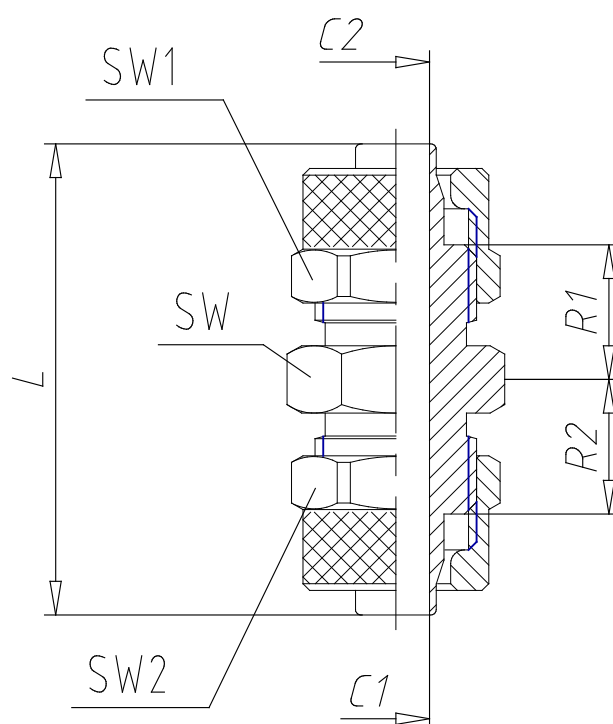

- Fittings Mod. 1580

Product code: 1580 8/6-6/4

Datasheet creation date: 19/05/2026 17:59

Check the most updated document online [click here](#)

■ TECHNICAL DATA

Mod.	1580 8/6-6/4
------	--------------

- Fittings Mod. 1580

Product code: 1580 8/6-6/4

■ DIMENSIONS

Tube	8/6-6/4
C1 (mm)	5.0
C2 (mm)	3.0
L (mm)	34.5
R1 (mm)	9.75
R2 (mm)	9.75
SW (mm)	13
SW1 (mm)	12
SW2 (mm)	14