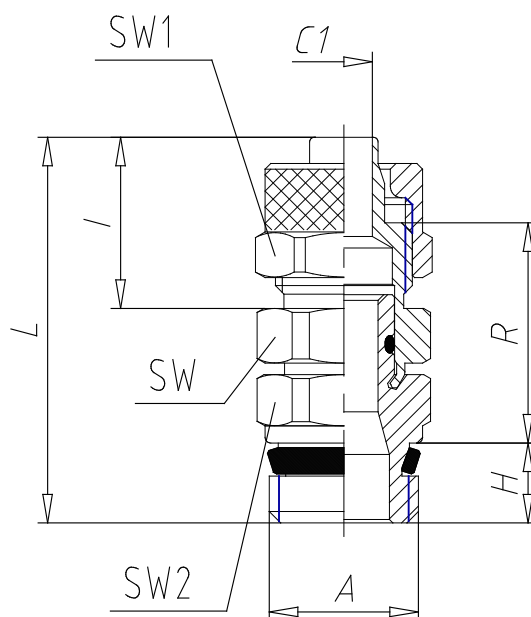

- Fittings Mod. 1560

Product code: 1560 8/6-1/8

Datasheet creation date: 19/05/2026 17:59

Check the most updated document online [click here](#)

TECHNICAL DATA

Mod.	1560 8/6-1/8
------	--------------

- Fittings Mod. 1560

Product code: 1560 8/6-1/8

■ DIMENSIONS

Tube	8/6
A	G 1/8
C1 (mm)	5.0
H (mm)	5.5
I (mm)	15.0
L (mm)	32.0
R (mm)	19.0
SW (mm)	13
SW1 (mm)	14
SW2 (mm)	12