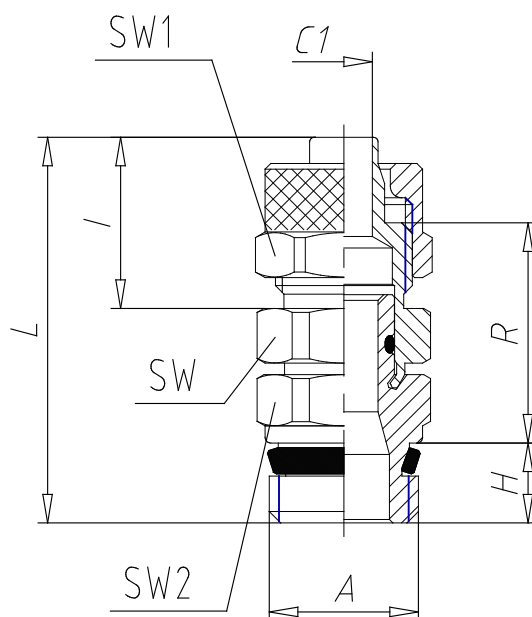

- Fittings Mod. 1560

Product code: 1560 8/6-1/4

Datasheet creation date: 19/05/2026 17:59

Check the most updated document online [click here](#)

■ TECHNICAL DATA

Mod.	1560 8/6-1/4
------	--------------

- Fittings Mod. 1560

Product code: 1560 8/6-1/4

■ DIMENSIONS

Tube	8/6
A	G 1/4
C1 (mm)	5.0
H (mm)	7.0
I (mm)	15.0
L (mm)	33.5
R (mm)	19.0
SW (mm)	13
SW1 (mm)	14
SW2 (mm)	14