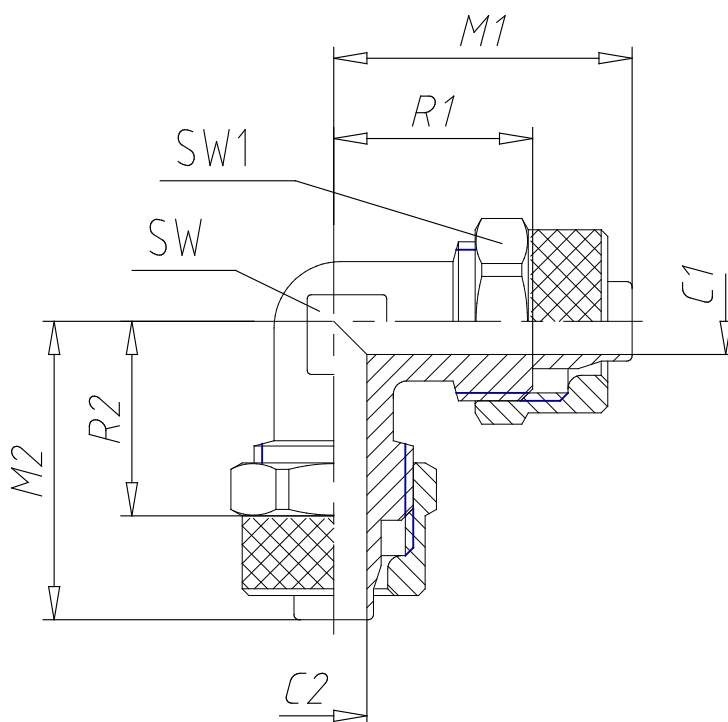

- Fittings Mod. 1550

Product code: 1550 15/12,5

Datasheet creation date: 19/05/2026 18:19

Check the most updated document online [click here](#)

■ TECHNICAL DATA

Mod.	1550 15/12,5
------	--------------

- Fittings Mod. 1550

Product code: 1550 15/12,5

■ DIMENSIONS

Tube	15/12.5
C1 (mm)	11.0
C2 (mm)	11.0
M1 (mm)	34.0
M2 (mm)	34.0
R1 (mm)	22.5
R2 (mm)	22.5
SW (mm)	16
SW1 (mm)	22