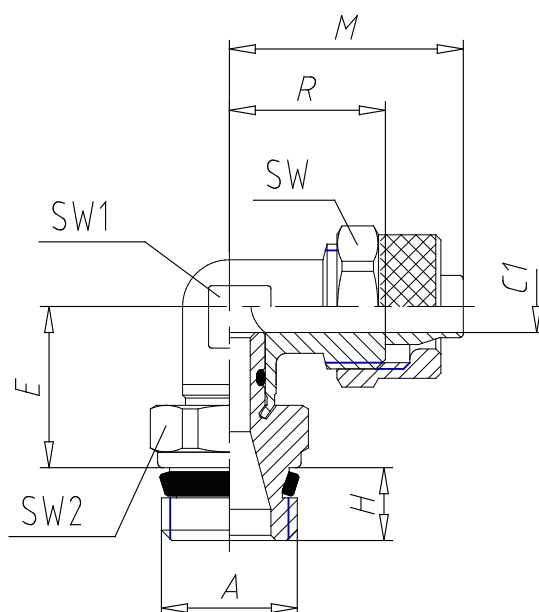

## - Fittings Mod. 1541

Product code: 1541 8/6-1/8

Datasheet creation date: 19/05/2026 08:52

Check the most updated document online [click here](#)

### TECHNICAL DATA

Mod.	1541 8/6-1/8
------	--------------

## - Fittings Mod. 1541

Product code: 1541 8/6-1/8

### ■ DIMENSIONS

Tube	8/6
A	G 1/8
C1 (mm)	5.0
E (mm)	15
H (mm)	5.5
M (mm)	22.5
R (mm)	15
SW (mm)	14
SW1 (mm)	10
SW2 (mm)	12