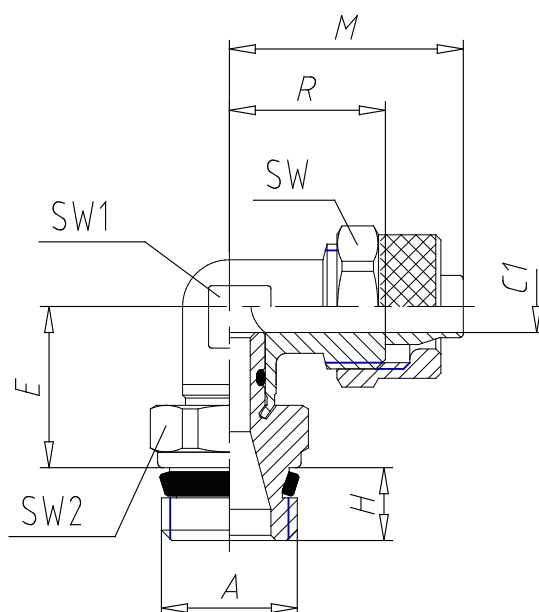

## - Fittings Mod. 1541

Product code: 1541 8/6-1/4

Datasheet creation date: 19/05/2026 08:52

Check the most updated document online [click here](#)

### ■ TECHNICAL DATA

Mod.	1541 8/6-1/4
------	--------------

## - Fittings Mod. 1541

Product code: 1541 8/6-1/4

### ■ DIMENSIONS

Tube	8/6
A	G 1/4
C1 (mm)	5.0
E (mm)	15
H (mm)	7.0
M (mm)	22.5
R (mm)	15
SW (mm)	14
SW1 (mm)	10
SW2 (mm)	14