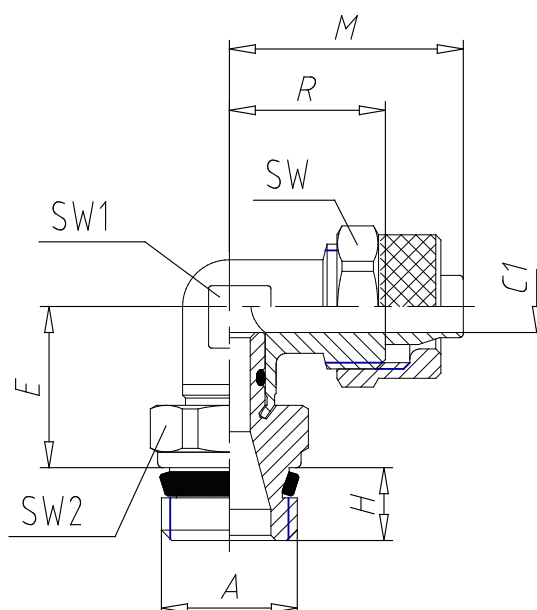

- Fittings Mod. 1541

Product code: 1541 6/4-1/8

Datasheet creation date: 19/05/2026 08:53

Check the most updated document online [click here](#)

TECHNICAL DATA

Mod.	1541 6/4-1/8
------	--------------

- Fittings Mod. 1541

Product code: 1541 6/4-1/8

■ DIMENSIONS

Tube	6/4
A	G 1/8
C1 (mm)	3.0
E (mm)	15
H (mm)	5.5
M (mm)	22.5
R (mm)	15
SW (mm)	12
SW1 (mm)	10
SW2 (mm)	12