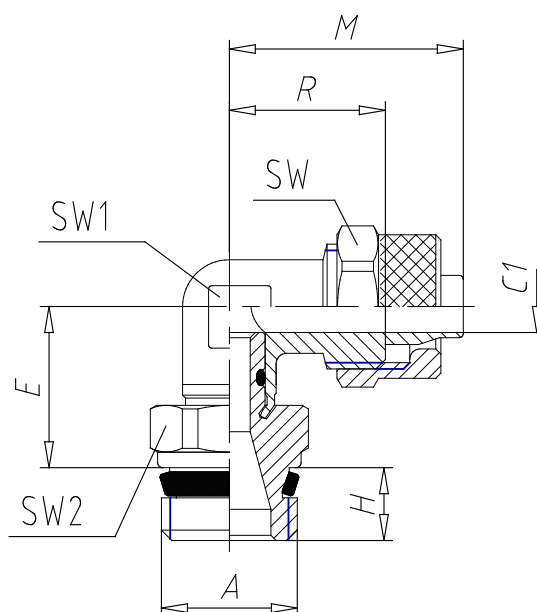

- Fittings Mod. 1541

Product code: 1541 6/4-1/4

Datasheet creation date: 19/05/2026 09:00

Check the most updated document online [click here](#)

■ TECHNICAL DATA

Mod.	1541 6/4-1/4
------	--------------

- Fittings Mod. 1541

Product code: 1541 6/4-1/4

■ DIMENSIONS

Tube	6/4
A	G 1/4
C1 (mm)	3.0
E (mm)	15
H (mm)	7.0
M (mm)	22.5
R (mm)	15
SW (mm)	12
SW1 (mm)	10
SW2 (mm)	14