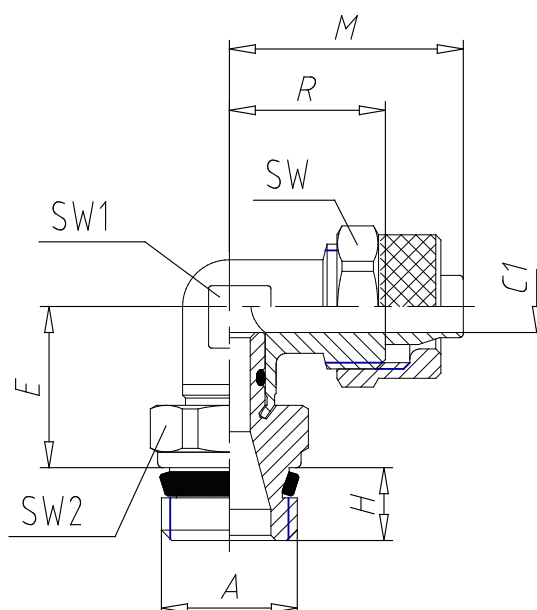

- Fittings Mod. 1541

Product code: 1541 10/8-1/4

Datasheet creation date: 19/05/2026 08:52

Check the most updated document online [click here](#)

TECHNICAL DATA

Mod.	1541 10/8-1/4
------	---------------

- Fittings Mod. 1541

Product code: 1541 10/8-1/4

■ DIMENSIONS

Tube	10/8
A	G 1/4
C1 (mm)	6.5
E (mm)	16
H (mm)	7.0
M (mm)	25.5
R (mm)	17
SW (mm)	16
SW1 (mm)	12
SW2 (mm)	14