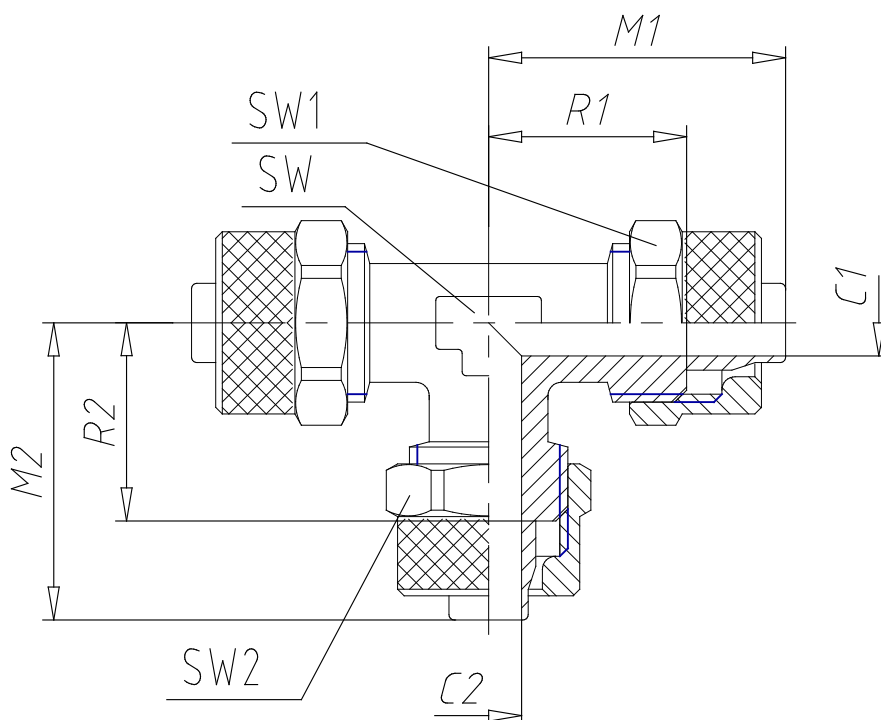

- Fittings Mod. 1540

Product code: 1540 15/12,5

Datasheet creation date: 19/05/2026 17:59

Check the most updated document online [click here](#)

TECHNICAL DATA

Mod.	1540 15/12,5
------	--------------

- Fittings Mod. 1540

Product code: 1540 15/12,5

DIMENSIONS

Tube	15/12.5
C1 (mm)	11.0
C2 (mm)	11.0
M1 (mm)	34.0
M2 (mm)	34.0
R1 (mm)	22.5
R2 (mm)	22.5
SW (mm)	16
SW1 (mm)	22
SW2 (mm)	19