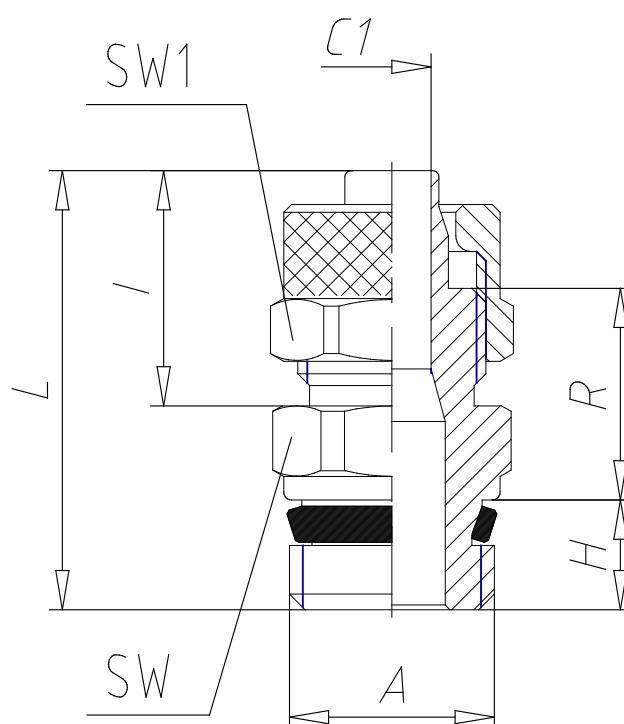

## - Fittings Mod. 1511

Product code: 1511 8/6-3/8

Datasheet creation date: 19/05/2026 17:58

Check the most updated document online [click here](#)

### ■ TECHNICAL DATA

Mod.	1511 8/6-3/8
------	--------------

## - Fittings Mod. 1511

Product code: 1511 8/6-3/8

### ■ DIMENSIONS

<b>Tube</b>	8/6
<b>A</b>	G 3/8
<b>C1 (mm)</b>	5.0
<b>H (mm)</b>	8.0
<b>I (mm)</b>	15.0
<b>L (mm)</b>	29.3
<b>R (mm)</b>	13.8
<b>SW (mm)</b>	19
<b>SW1 (mm)</b>	14
<b>O - Ring</b>	