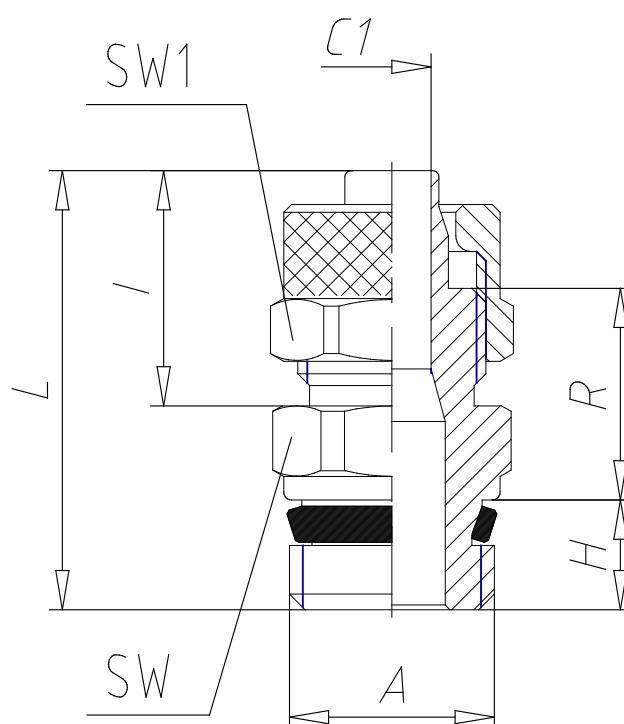

## - Fittings Mod. 1511

Product code: 1511 8/6-1/8

Datasheet creation date: 19/05/2026 08:52

Check the most updated document online [click here](#)

### TECHNICAL DATA

Mod.	1511 8/6-1/8
------	--------------

## - Fittings Mod. 1511

Product code: 1511 8/6-1/8

### ■ DIMENSIONS

<b>Tube</b>	8/6
<b>A</b>	G 1/8
<b>C1 (mm)</b>	5.0
<b>H (mm)</b>	5.5
<b>I (mm)</b>	15.0
<b>L (mm)</b>	26.3
<b>R (mm)</b>	13.3
<b>SW (mm)</b>	12
<b>SW1 (mm)</b>	14
<b>O - Ring</b>	