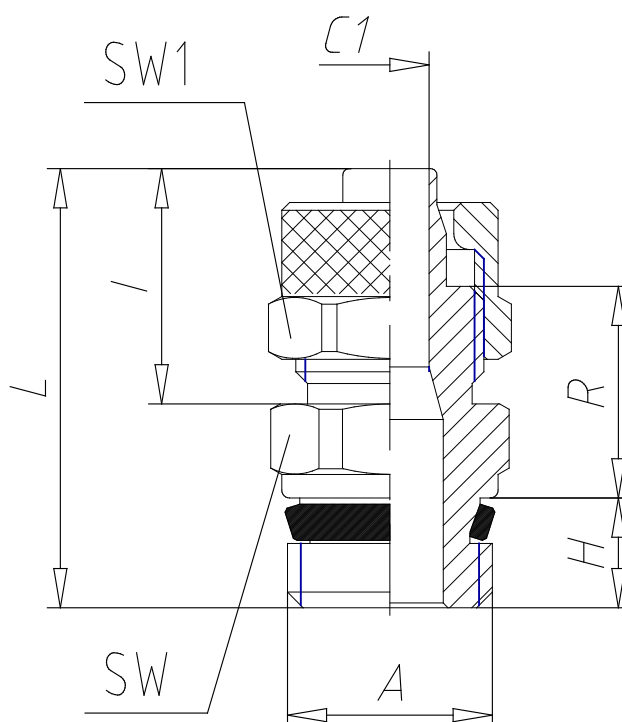

- Fittings Mod. 1511

Product code: 1511 8/6-1/4

Datasheet creation date: 19/05/2026 08:52

Check the most updated document online [click here](#)

■ TECHNICAL DATA

Mod.	1511 8/6-1/4
------	--------------

- Fittings Mod. 1511

Product code: 1511 8/6-1/4

■ DIMENSIONS

Tube	8/6
A	G 1/4
C1 (mm)	5.0
H (mm)	7.0
I (mm)	15.0
L (mm)	28.0
R (mm)	13.5
SW (mm)	14
SW1 (mm)	14
O - Ring	