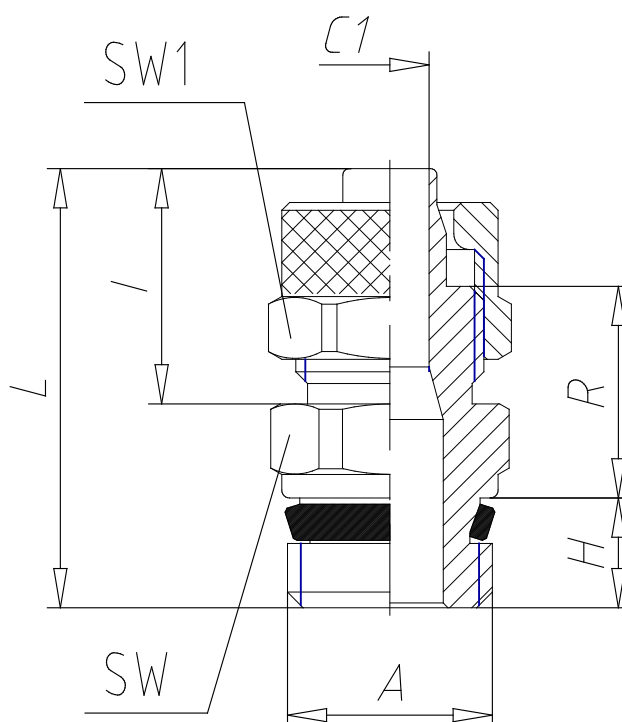

- Fittings Mod. 1511

Product code: 1511 6/4-M5

Datasheet creation date: 19/05/2026 08:52

Check the most updated document online [click here](#)

■ TECHNICAL DATA

Mod.	1511 6/4-M5
------	-------------

- Fittings Mod. 1511

Product code: 1511 6/4-M5

DIMENSIONS

Tube	6/4
A	M 5
C1 (mm)	3.0
H (mm)	4.0
I (mm)	13.5
L (mm)	22.0
R (mm)	10.5
SW (mm)	8
SW1 (mm)	9
O - Ring	with O - Ring assembled