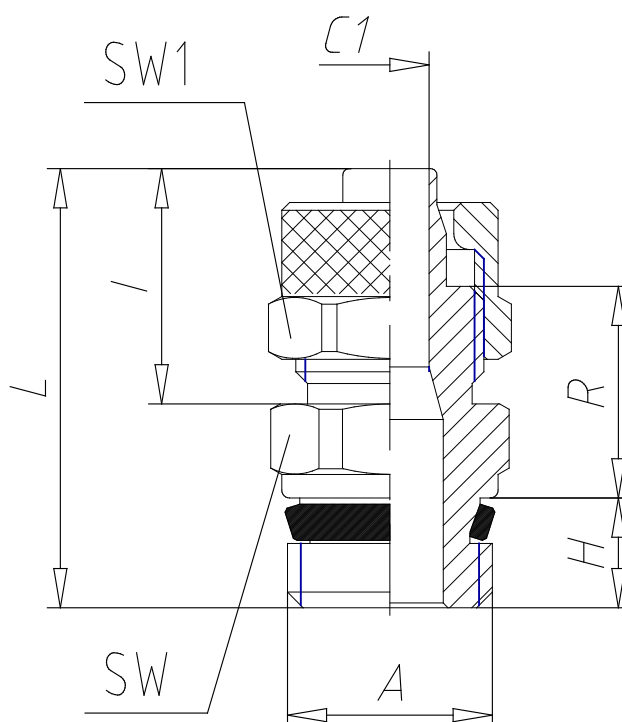

- Fittings Mod. 1511

Product code: 1511 6/4-3/8

Datasheet creation date: 19/05/2026 17:58

Check the most updated document online [click here](#)

TECHNICAL DATA

Mod.	1511 6/4-3/8
------	--------------

- Fittings Mod. 1511

Product code: 1511 6/4-3/8

■ DIMENSIONS

Tube	6/4
A	G 3/8
C1 (mm)	3.0
H (mm)	8.0
I (mm)	15.0
L (mm)	29.3
R (mm)	13.8
SW (mm)	19
SW1 (mm)	12
O - Ring	