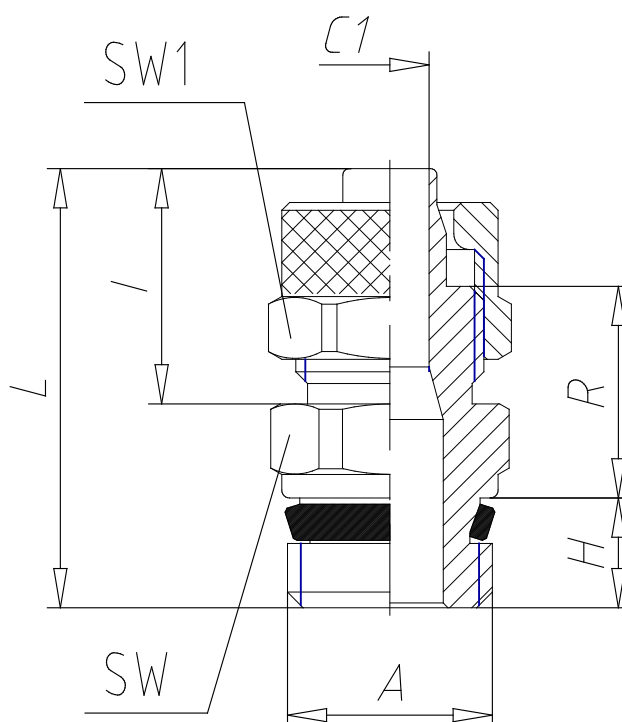

- Fittings Mod. 1511

Product code: 1511 6/4-1/8

Datasheet creation date: 19/05/2026 08:52

Check the most updated document online [click here](#)

■ TECHNICAL DATA

Mod.	1511 6/4-1/8
------	--------------

- Fittings Mod. 1511

Product code: 1511 6/4-1/8

■ DIMENSIONS

Tube	6/4
A	G 1/8
C1 (mm)	3.0
H (mm)	5.5
I (mm)	15.0
L (mm)	26.3
R (mm)	13.3
SW (mm)	12
SW1 (mm)	12
O - Ring	