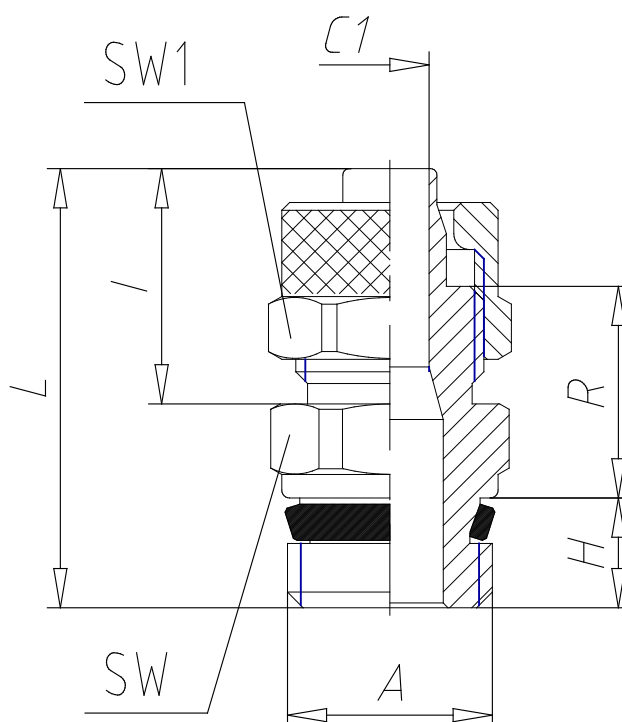

## - Fittings Mod. 1511

Product code: 1511 6/4-1/4

Datasheet creation date: 19/05/2026 08:52

Check the most updated document online [click here](#)

### ■ TECHNICAL DATA

Mod.	1511 6/4-1/4
------	--------------

## - Fittings Mod. 1511

Product code: 1511 6/4-1/4

### DIMENSIONS

<b>Tube</b>	6/4
<b>A</b>	G 1/4
<b>C1 (mm)</b>	3.0
<b>H (mm)</b>	7.0
<b>I (mm)</b>	15.0
<b>L (mm)</b>	28.0
<b>R (mm)</b>	13.5
<b>SW (mm)</b>	14
<b>SW1 (mm)</b>	12
<b>O - Ring</b>	