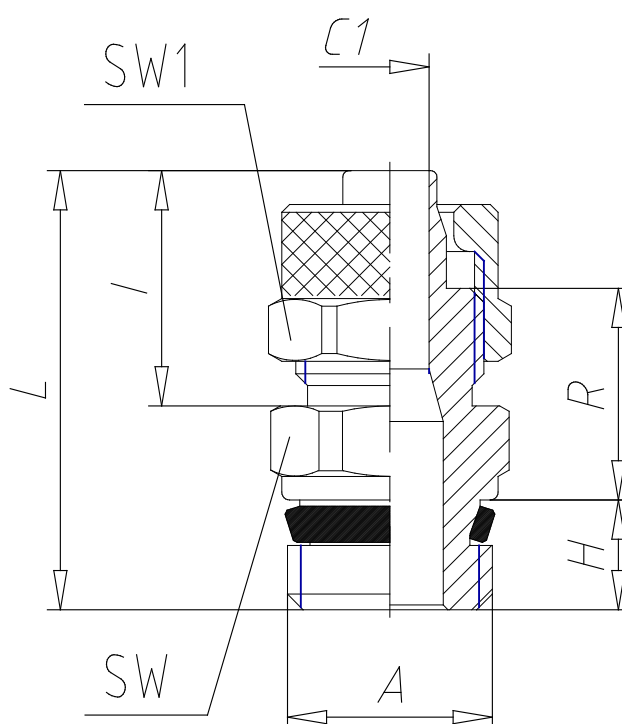

## - Fittings Mod. 1511

Product code: 1511 5/3-M5

Datasheet creation date: 19/05/2026 09:00

Check the most updated document online [click here](#)

### ■ TECHNICAL DATA

Mod.	1511 5/3-M5
------	-------------

## - Fittings Mod. 1511

Product code: 1511 5/3-M5

### DIMENSIONS

<b>Tube</b>	5/3
<b>A</b>	M 5
<b>C1 (mm)</b>	2.0
<b>H (mm)</b>	4.0
<b>I (mm)</b>	12.5
<b>L (mm)</b>	21.0
<b>R (mm)</b>	10.5
<b>SW (mm)</b>	8
<b>SW1 (mm)</b>	8
<b>O - Ring</b>	with O - Ring assembled