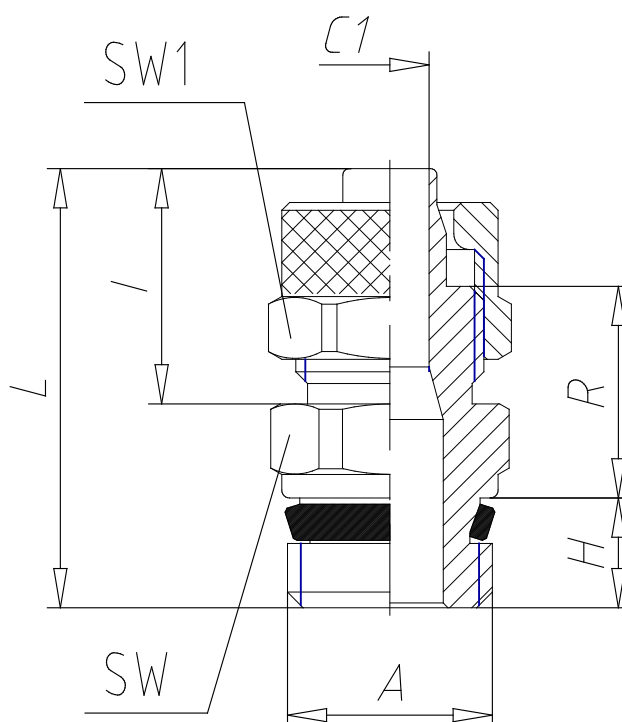

## - Fittings Mod. 1511

Product code: 1511 5/3-1/8

Datasheet creation date: 19/05/2026 17:58

Check the most updated document online [click here](#)

### ■ TECHNICAL DATA

Mod.	1511 5/3-1/8
------	--------------

## - Fittings Mod. 1511

Product code: 1511 5/3-1/8

### DIMENSIONS

<b>Tube</b>	5/3
<b>A</b>	G 1/8
<b>C1 (mm)</b>	2.0
<b>H (mm)</b>	5.5
<b>I (mm)</b>	12.5
<b>L (mm)</b>	23.8
<b>R (mm)</b>	11.8
<b>SW (mm)</b>	12
<b>SW1 (mm)</b>	8
<b>O - Ring</b>	