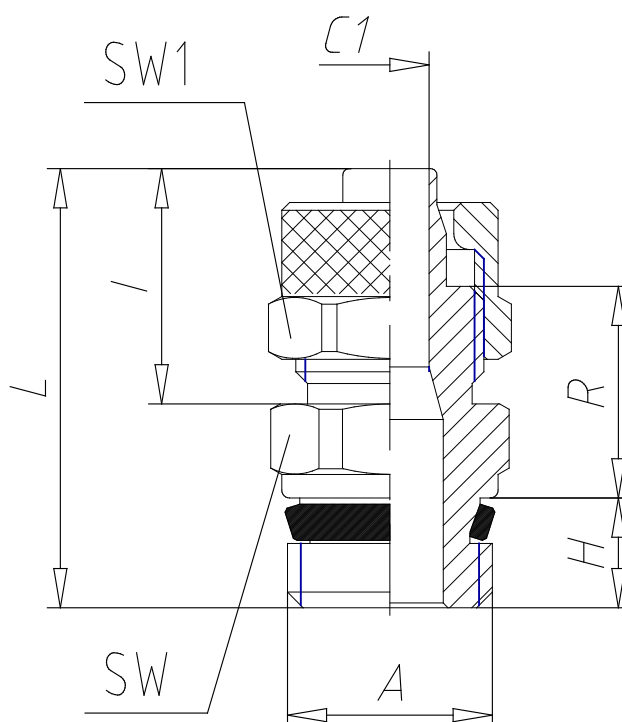

- Fittings Mod. 1511

Product code: 1511 10/8-1/4

Datasheet creation date: 19/05/2026 08:52

Check the most updated document online [click here](#)

■ TECHNICAL DATA

| | |
|------|---------------|
| Mod. | 1511 10/8-1/4 |
|------|---------------|

- Fittings Mod. 1511

Product code: 1511 10/8-1/4

■ DIMENSIONS

| | |
|-----------------|-------|
| Tube | 10/8 |
| A | G 1/4 |
| C1 (mm) | 6.5 |
| H (mm) | 7.0 |
| I (mm) | 16.5 |
| L (mm) | 29.5 |
| R (mm) | 14.0 |
| SW (mm) | 14 |
| SW1 (mm) | 16 |
| O - Ring | |