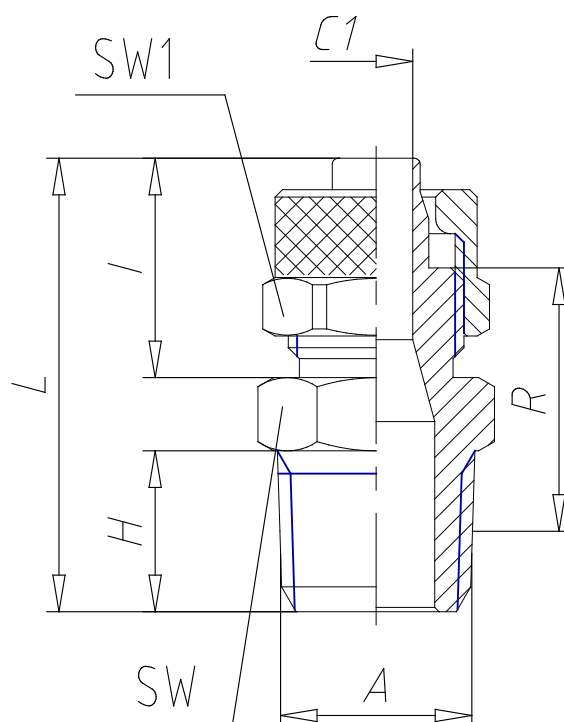

- Fittings Mod. 1510

Product code: 1510 8/6-3/8

Datasheet creation date: 19/05/2026 17:58

Check the most updated document online [click here](#)

■ TECHNICAL DATA

Mod.	1510 8/6-3/8
------	--------------

- Fittings Mod. 1510

Product code: 1510 8/6-3/8

■ DIMENSIONS

Tube	8/6
A	R 3/8
C1 (mm)	5.0
H (mm)	11.5
I (mm)	15.0
L (mm)	31.5
R (mm)	18.5
SW (mm)	17
SW1 (mm)	14