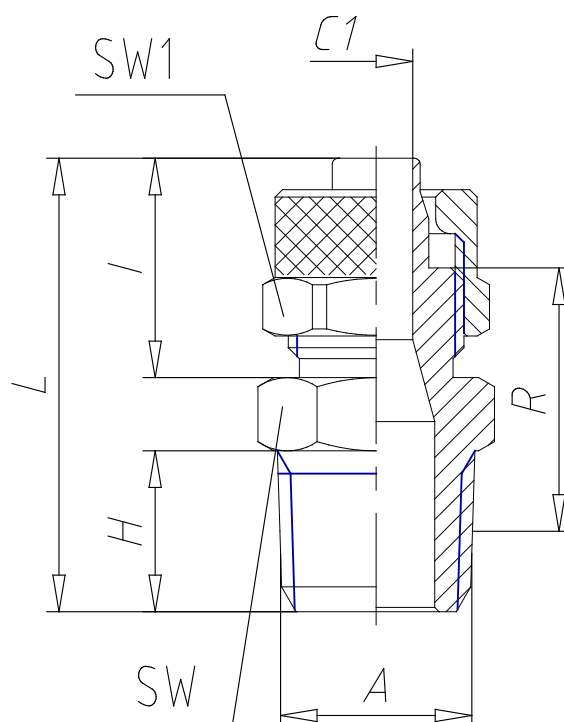

- Fittings Mod. 1510

Product code: 1510 8/6-1/8

Datasheet creation date: 19/05/2026 09:00

Check the most updated document online [click here](#)

■ TECHNICAL DATA

Mod.	1510 8/6-1/8
------	--------------

- Fittings Mod. 1510

Product code: 1510 8/6-1/8

DIMENSIONS

Tube	8/6
A	R 1/8
C1 (mm)	5.0
H (mm)	7.5
I (mm)	15.0
L (mm)	27.0
R (mm)	16.0
SW (mm)	13
SW1 (mm)	14