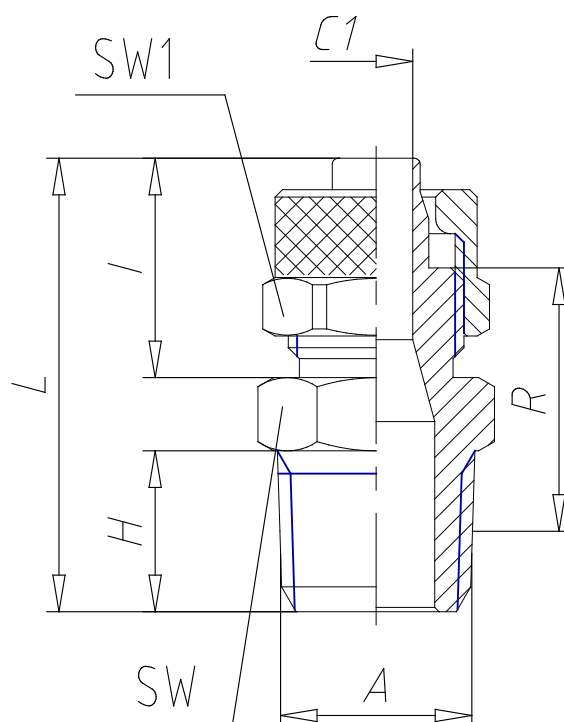

- Fittings Mod. 1510

Product code: 1510 6/4-1/8

Datasheet creation date: 19/05/2026 08:52

Check the most updated document online [click here](#)

■ TECHNICAL DATA

Mod.	1510 6/4-1/8
------	--------------

- Fittings Mod. 1510

Product code: 1510 6/4-1/8

■ DIMENSIONS

Tube	6/4
A	R 1/8
C1 (mm)	3.0
H (mm)	7.5
I (mm)	15.0
L (mm)	27.0
R (mm)	16.0
SW (mm)	12
SW1 (mm)	12