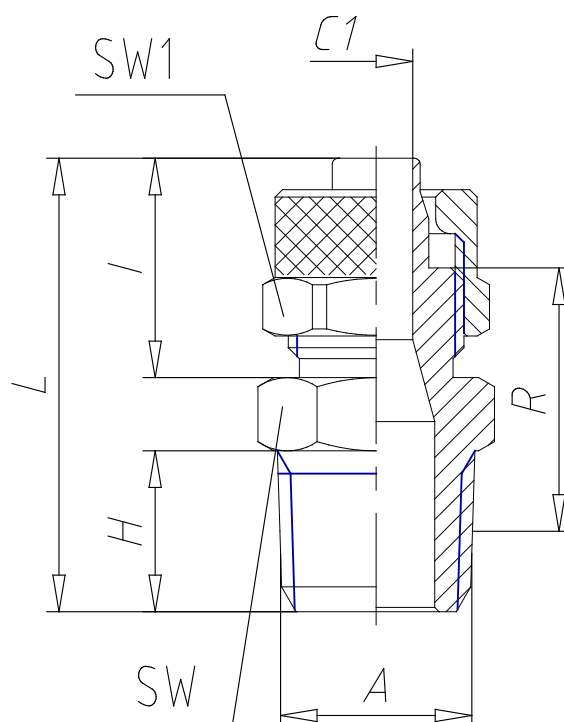

- Fittings Mod. 1510

Product code: 1510 6/4-1/2

Datasheet creation date: 19/05/2026 18:19

Check the most updated document online [click here](#)

■ TECHNICAL DATA

| | |
|------|--------------|
| Mod. | 1510 6/4-1/2 |
|------|--------------|

- Fittings Mod. 1510

Product code: 1510 6/4-1/2

■ DIMENSIONS

| | |
|-----------------|-------|
| Tube | 6/4 |
| A | R 1/2 |
| C1 (mm) | 3.0 |
| H (mm) | 14.0 |
| I (mm) | 15.0 |
| L (mm) | 34.5 |
| R (mm) | 20.0 |
| SW (mm) | 22 |
| SW1 (mm) | 12 |