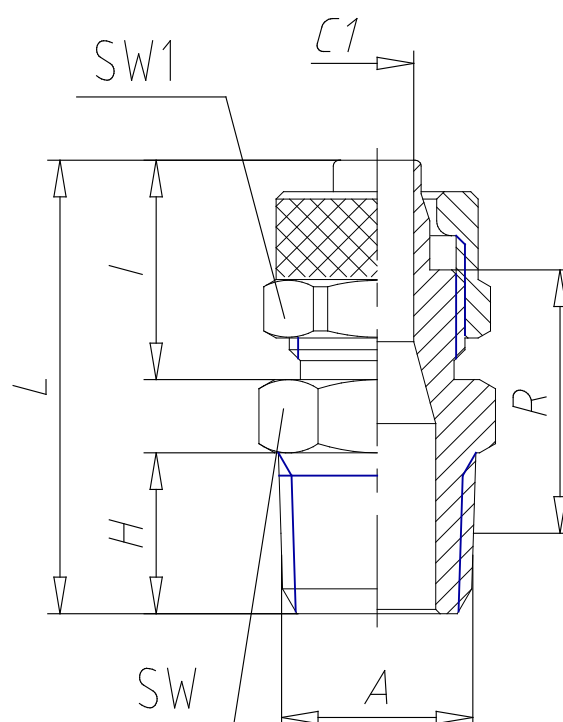

- Fittings Mod. 1510

Product code: 1510 5/3-1/8

Datasheet creation date: 19/05/2026 17:58

Check the most updated document online [click here](#)

TECHNICAL DATA

Mod.	1510 5/3-1/8
------	--------------

- Fittings Mod. 1510

Product code: 1510 5/3-1/8

DIMENSIONS

Tube	5/3
A	R 1/8
C1 (mm)	2.0
H (mm)	7.5
I (mm)	12.5
L (mm)	24.5
R (mm)	14.5
SW (mm)	12
SW1 (mm)	8