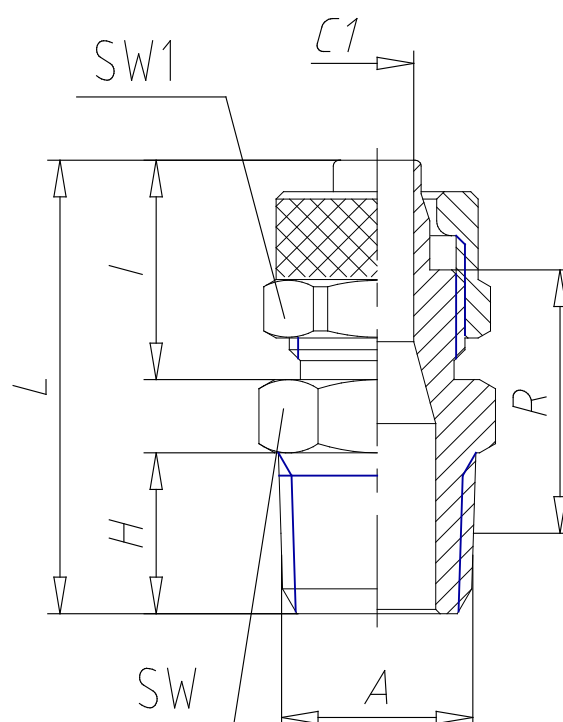

- Fittings Mod. 1510

Product code: 1510 10/8-1/8

Datasheet creation date: 19/05/2026 09:00

Check the most updated document online [click here](#)

■ TECHNICAL DATA

Mod.	1510 10/8-1/8
------	---------------

- Fittings Mod. 1510

Product code: 1510 10/8-1/8

DIMENSIONS

Tube	10/8
A	R 1/8
C1 (mm)	6.5
H (mm)	7.5
I (mm)	16.5
L (mm)	28.5
R (mm)	16.5
SW (mm)	14
SW1 (mm)	16