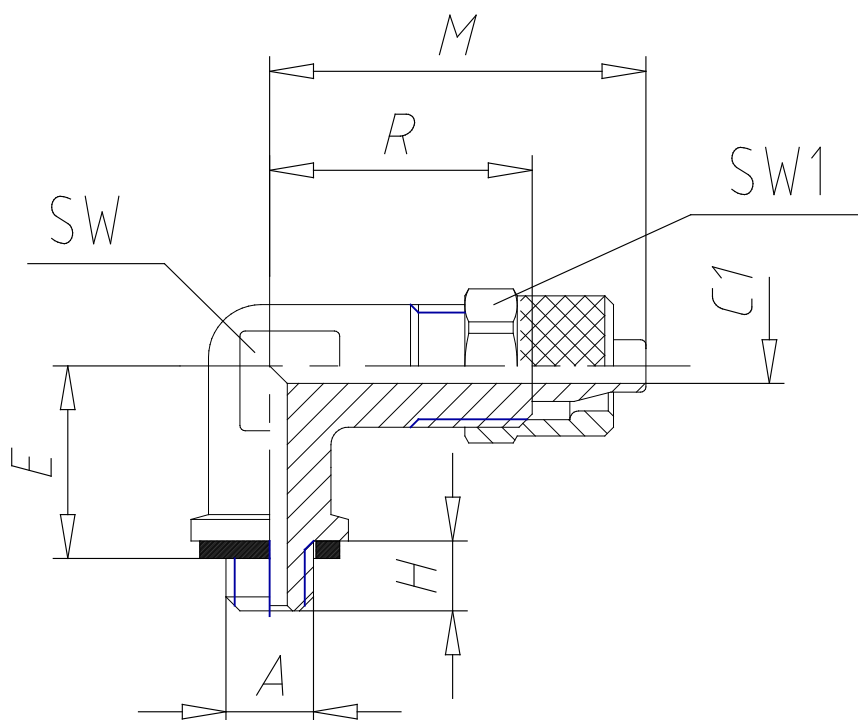

- Fittings Mod. 1501

Product code: 1501 5/3-M5

Datasheet creation date: 19/05/2026 17:59

Check the most updated document online [click here](#)

TECHNICAL DATA

Mod.	1501 5/3-M5
------	-------------

- Fittings Mod. 1501

Product code: 1501 5/3-M5

DIMENSIONS

Tube	5/3
A	M 5
C1 (mm)	2
E (mm)	11
H (mm)	4
M (mm)	21.5
R (mm)	15
SW (mm)	8
SW1 (mm)	8