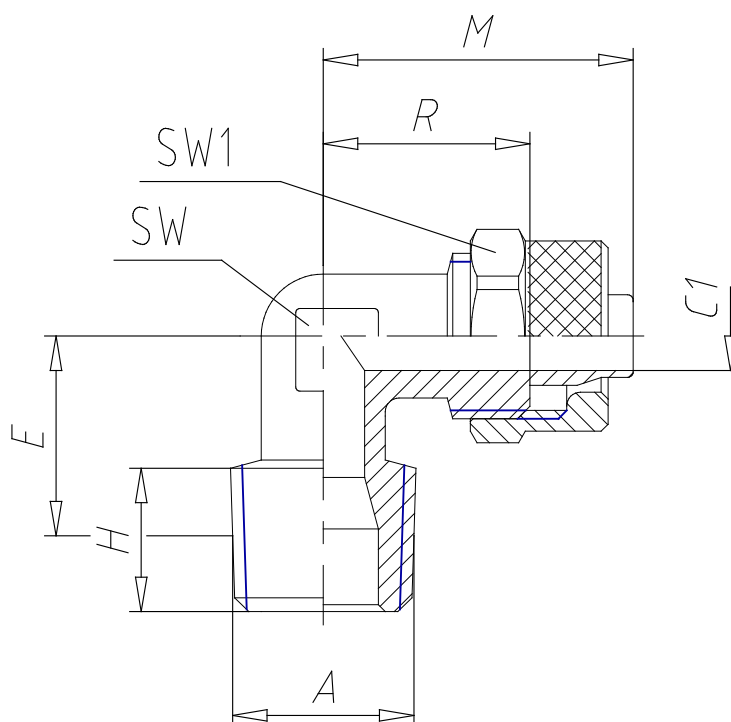

## - Fittings Mod. 1500

Product code: 1500 8/6-3/8

Datasheet creation date: 19/05/2026 17:58

Check the most updated document online [click here](#)

### TECHNICAL DATA

Mod.	1500 8/6-3/8
------	--------------

## - Fittings Mod. 1500

Product code: 1500 8/6-3/8

### ■ DIMENSIONS

<b>Tube</b>	8/6
<b>A</b>	R 3/8
<b>C1 (mm)</b>	5.0
<b>E (mm)</b>	17.0
<b>X1 (mm)</b>	6.400
<b>H (mm)</b>	11.5
<b>M (mm)</b>	24.0
<b>R (mm)</b>	16.0
<b>SW (mm)</b>	12
<b>SW1 (mm)</b>	14