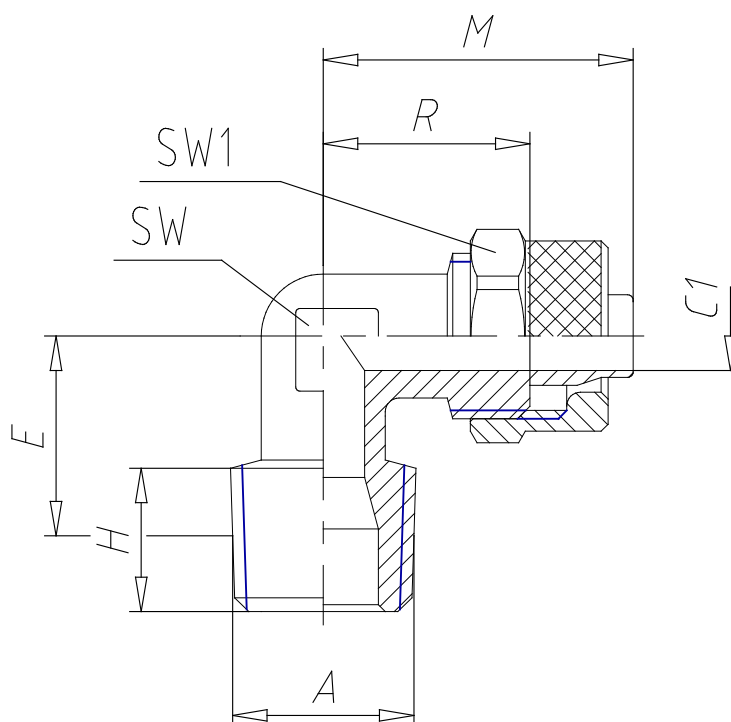

- Fittings Mod. 1500

Product code: 1500 8/6-1/8

Datasheet creation date: 19/05/2026 09:00

Check the most updated document online [click here](#)

TECHNICAL DATA

Mod.	1500 8/6-1/8
------	--------------

- Fittings Mod. 1500

Product code: 1500 8/6-1/8

■ DIMENSIONS

Tube	8/6
A	R 1/8
C1 (mm)	5.0
E (mm)	13.0
X1 (mm)	4.000
H (mm)	7.5
M (mm)	22.5
R (mm)	15.0
SW (mm)	10
SW1 (mm)	14