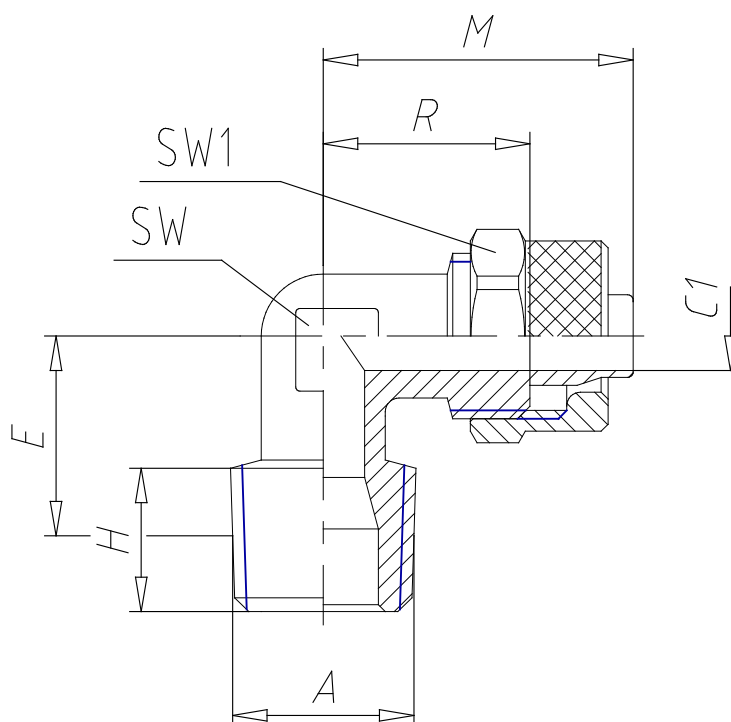

- Fittings Mod. 1500

Product code: 1500 8/6-1/4

Datasheet creation date: 19/05/2026 08:52

Check the most updated document online [click here](#)

TECHNICAL DATA

Mod.	1500 8/6-1/4
------	--------------

- Fittings Mod. 1500

Product code: 1500 8/6-1/4

DIMENSIONS

Tube	8/6
A	R 1/4
C1 (mm)	5.0
E (mm)	15.5
X1 (mm)	6.000
H (mm)	11.0
M (mm)	22.5
R (mm)	15.0
SW (mm)	10
SW1 (mm)	14