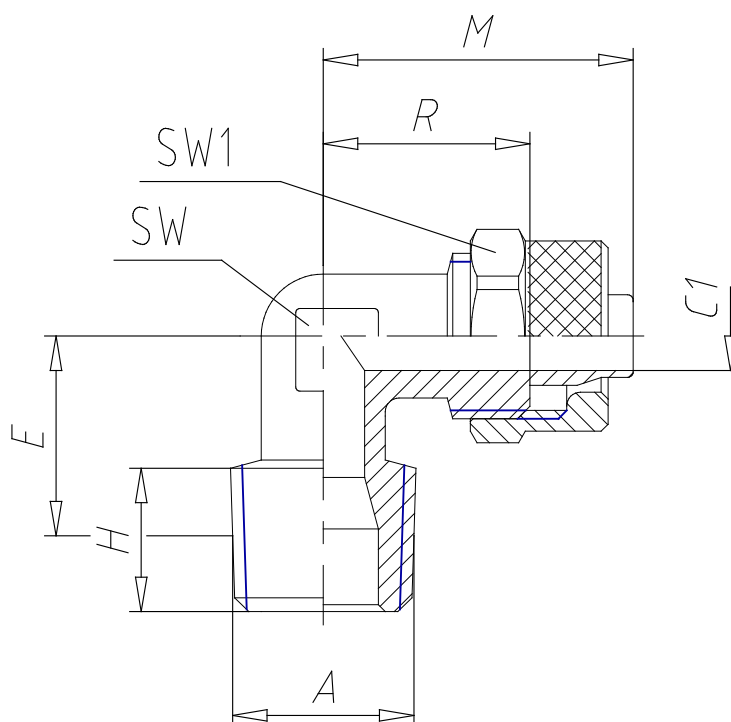

- Fittings Mod. 1500

Product code: 1500 8/6-1/2

Datasheet creation date: 19/05/2026 17:58

Check the most updated document online [click here](#)

TECHNICAL DATA

Mod.	1500 8/6-1/2
------	--------------

- Fittings Mod. 1500

Product code: 1500 8/6-1/2

DIMENSIONS

Tube	8/6
A	R 1/2
C1 (mm)	5.0
E (mm)	21.5
X1 (mm)	8.200
H (mm)	14.0
M (mm)	27.0
R (mm)	19.0
SW (mm)	16
SW1 (mm)	14