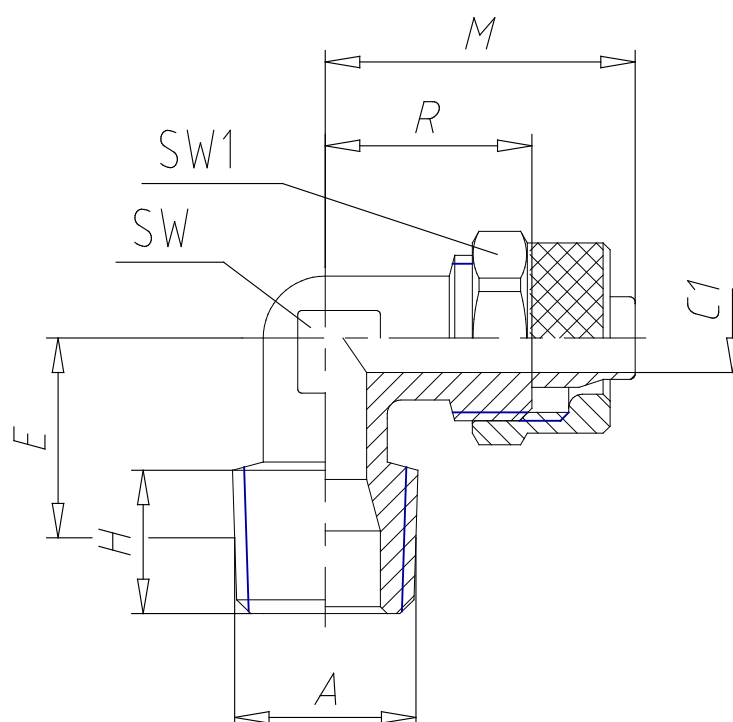

- Fittings Mod. 1500

Product code: 1500 6/4-3/8

Datasheet creation date: 19/05/2026 17:59

Check the most updated document online [click here](#)

TECHNICAL DATA

Mod.	1500 6/4-3/8
------	--------------

- Fittings Mod. 1500

Product code: 1500 6/4-3/8

■ DIMENSIONS

Tube	6/4
A	R 3/8
C1 (mm)	3.0
E (mm)	17.0
X1 (mm)	6.400
H (mm)	11.5
M (mm)	23.5
R (mm)	16.0
SW (mm)	12
SW1 (mm)	12