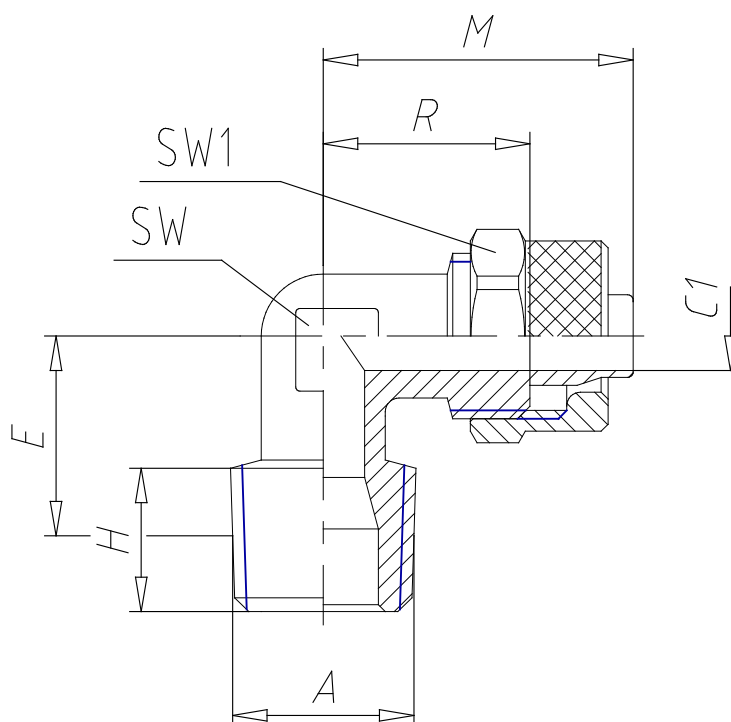

- Fittings Mod. 1500

Product code: 1500 6/4-1/8

Datasheet creation date: 19/05/2026 08:52

Check the most updated document online [click here](#)

TECHNICAL DATA

Mod.	1500 6/4-1/8
------	--------------

- Fittings Mod. 1500

Product code: 1500 6/4-1/8

DIMENSIONS

Tube	6/4
A	R 1/8
C1 (mm)	3.0
E (mm)	13.0
X1 (mm)	4.000
H (mm)	7.5
M (mm)	22.5
R (mm)	15.0
SW (mm)	8
SW1 (mm)	12