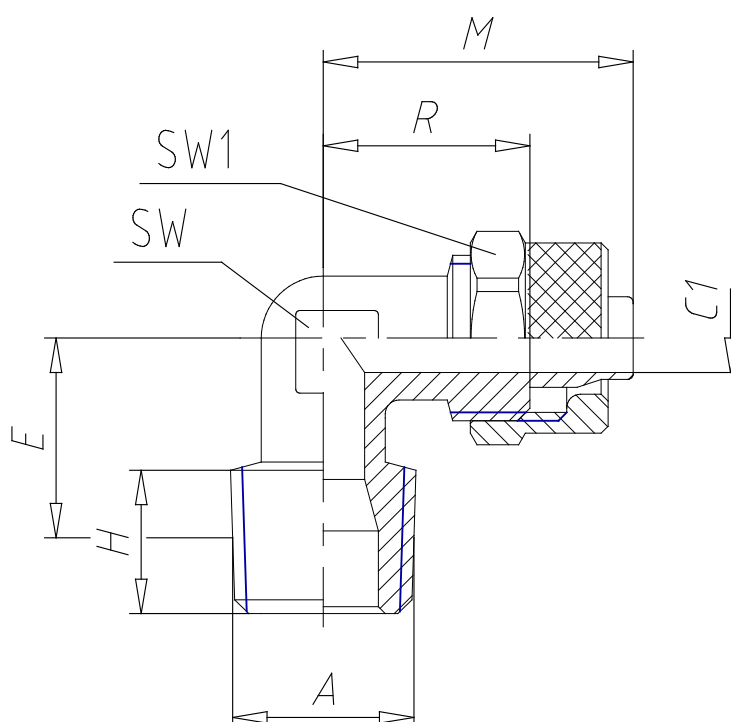

- Fittings Mod. 1500

Product code: 1500 6/4-1/4

Datasheet creation date: 19/05/2026 08:52

Check the most updated document online [click here](#)

TECHNICAL DATA

| | |
|------|--------------|
| Mod. | 1500 6/4-1/4 |
|------|--------------|

- Fittings Mod. 1500

Product code: 1500 6/4-1/4

■ DIMENSIONS

| | |
|-----------------|-------|
| Tube | 6/4 |
| A | R 1/4 |
| C1 (mm) | 3.0 |
| E (mm) | 15.5 |
| X1 (mm) | 6.000 |
| H (mm) | 11.0 |
| M (mm) | 22.5 |
| R (mm) | 15.0 |
| SW (mm) | 10 |
| SW1 (mm) | 12 |