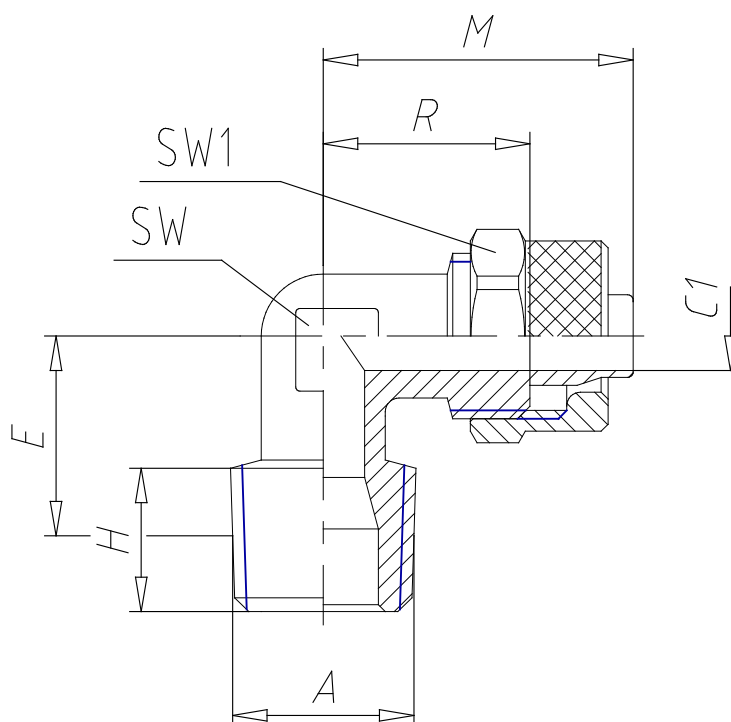

- Fittings Mod. 1500

Product code: 1500 5/3-1/8

Datasheet creation date: 19/05/2026 17:59

Check the most updated document online [click here](#)

TECHNICAL DATA

Mod.	1500 5/3-1/8
------	--------------

- Fittings Mod. 1500

Product code: 1500 5/3-1/8

DIMENSIONS

Tube	5/3
A	R 1/8
C1 (mm)	2.0
E (mm)	13.0
X1 (mm)	4.000
H (mm)	7.5
M (mm)	21.5
R (mm)	15.0
SW (mm)	8
SW1 (mm)	8