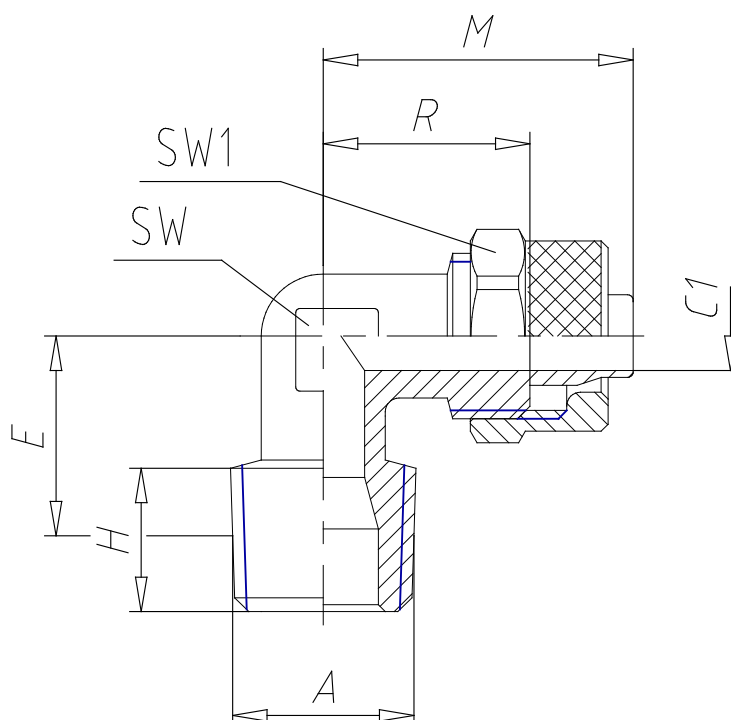

- Fittings Mod. 1500

Product code: 1500 15/12,5-1/2

Datasheet creation date: 19/05/2026 08:52

Check the most updated document online [click here](#)

TECHNICAL DATA

Mod.	1500 15/12,5-1/2
------	------------------

- Fittings Mod. 1500

Product code: 1500 15/12,5-1/2

DIMENSIONS

Tube	15/12,5
A	R 1/2
C1 (mm)	11.0
E (mm)	21.5
X1 (mm)	8.200
H (mm)	14.0
M (mm)	34.0
R (mm)	22.5
SW (mm)	16
SW1 (mm)	22