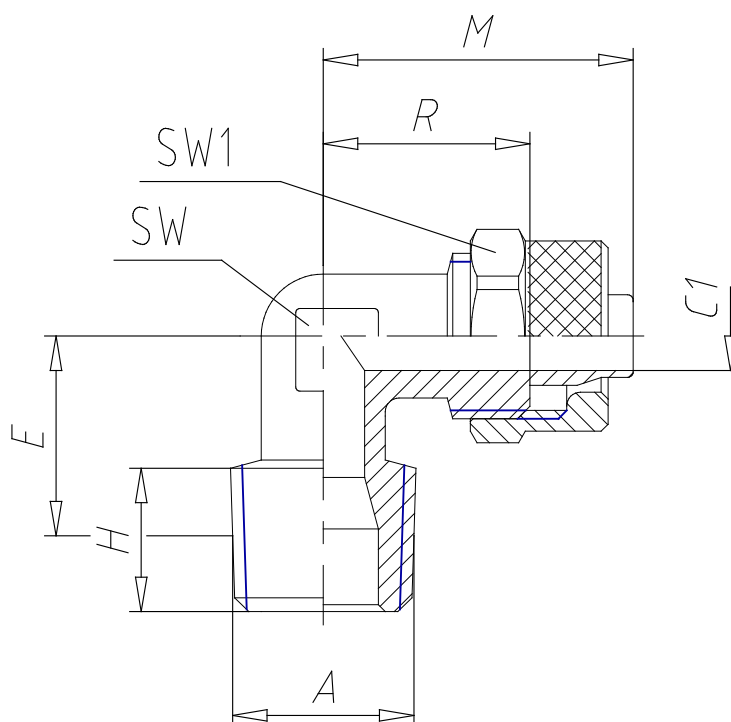

## - Fittings Mod. 1500

Product code: 1500 12/10-3/8

Datasheet creation date: 19/05/2026 08:52

Check the most updated document online [click here](#)

### TECHNICAL DATA

Mod.	1500 12/10-3/8
------	----------------

## - Fittings Mod. 1500

Product code: 1500 12/10-3/8

### DIMENSIONS

Tube	12/10
A	R 3/8
C1 (mm)	8.5
E (mm)	19.0
X1 (mm)	6.400
H (mm)	11.5
M (mm)	30.0
R (mm)	20.0
SW (mm)	14
SW1 (mm)	19