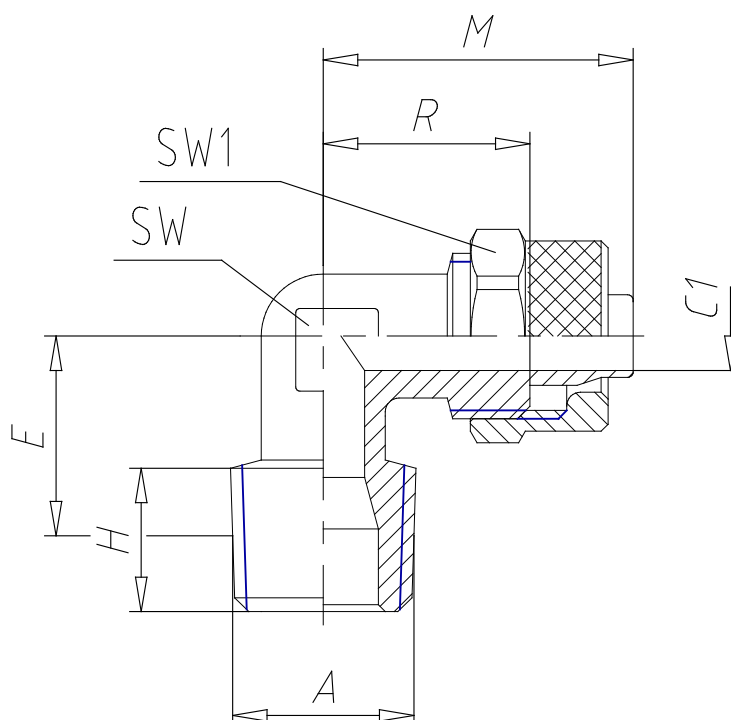

## - Fittings Mod. 1500

Product code: 1500 12/10-1/2

Datasheet creation date: 19/05/2026 17:59

Check the most updated document online [click here](#)

### TECHNICAL DATA

Mod.	1500 12/10-1/2
------	----------------

## - Fittings Mod. 1500

Product code: 1500 12/10-1/2

### ■ DIMENSIONS

<b>Tube</b>	12/10
<b>A</b>	R 1/2
<b>C1 (mm)</b>	8.5
<b>E (mm)</b>	21.5
<b>X1 (mm)</b>	8.200
<b>H (mm)</b>	14.0
<b>M (mm)</b>	30.5
<b>R (mm)</b>	20.5
<b>SW (mm)</b>	16
<b>SW1 (mm)</b>	19