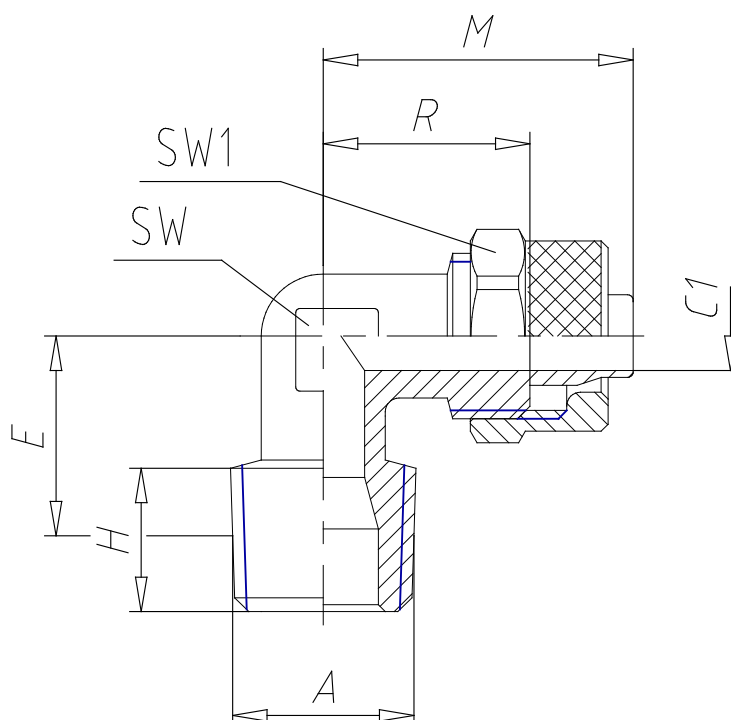

- Fittings Mod. 1500

Product code: 1500 10/8-3/8

Datasheet creation date: 19/05/2026 08:52

Check the most updated document online [click here](#)

TECHNICAL DATA

Mod.	1500 10/8-3/8
------	---------------

- Fittings Mod. 1500

Product code: 1500 10/8-3/8

■ DIMENSIONS

Tube	10/8
A	R 3/8
C1 (mm)	6.5
E (mm)	17.0
X1 (mm)	6.400
H (mm)	11.5
M (mm)	25.5
R (mm)	17.0
SW (mm)	12
SW1 (mm)	16