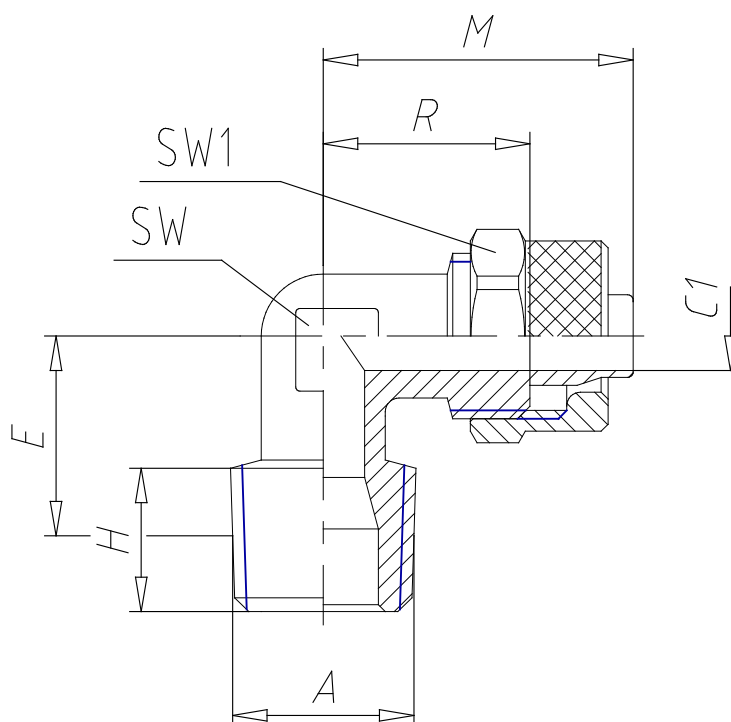

- Fittings Mod. 1500

Product code: 1500 10/8-1/8

Datasheet creation date: 19/05/2026 09:02

Check the most updated document online [click here](#)

TECHNICAL DATA

Mod.	1500 10/8-1/8
------	---------------

- Fittings Mod. 1500

Product code: 1500 10/8-1/8

■ DIMENSIONS

Tube	10/8
A	R 1/8
C1 (mm)	6.5
E (mm)	15.0
X1 (mm)	4.000
H (mm)	7.5
M (mm)	25.5
R (mm)	17.0
SW (mm)	12
SW1 (mm)	16