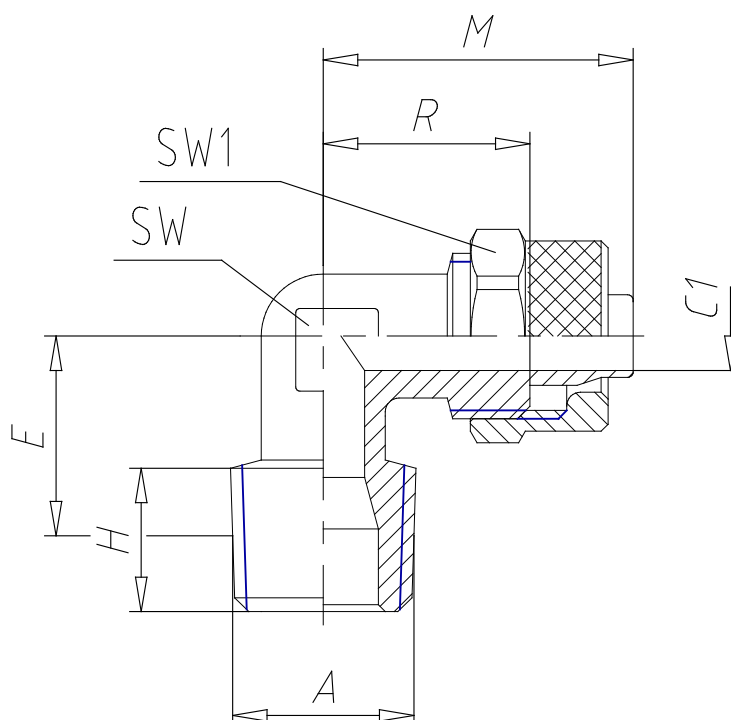

## - Fittings Mod. 1500

Product code: 1500 10/8-1/4

Datasheet creation date: 19/05/2026 08:52

Check the most updated document online [click here](#)

### TECHNICAL DATA

Mod.	1500 10/8-1/4
------	---------------

## - Fittings Mod. 1500

Product code: 1500 10/8-1/4

### ■ DIMENSIONS

<b>Tube</b>	10/8
<b>A</b>	R 1/4
<b>C1 (mm)</b>	6.5
<b>E (mm)</b>	17.0
<b>X1 (mm)</b>	6.000
<b>H (mm)</b>	11.0
<b>M (mm)</b>	25.5
<b>R (mm)</b>	17.0
<b>SW (mm)</b>	12
<b>SW1 (mm)</b>	16