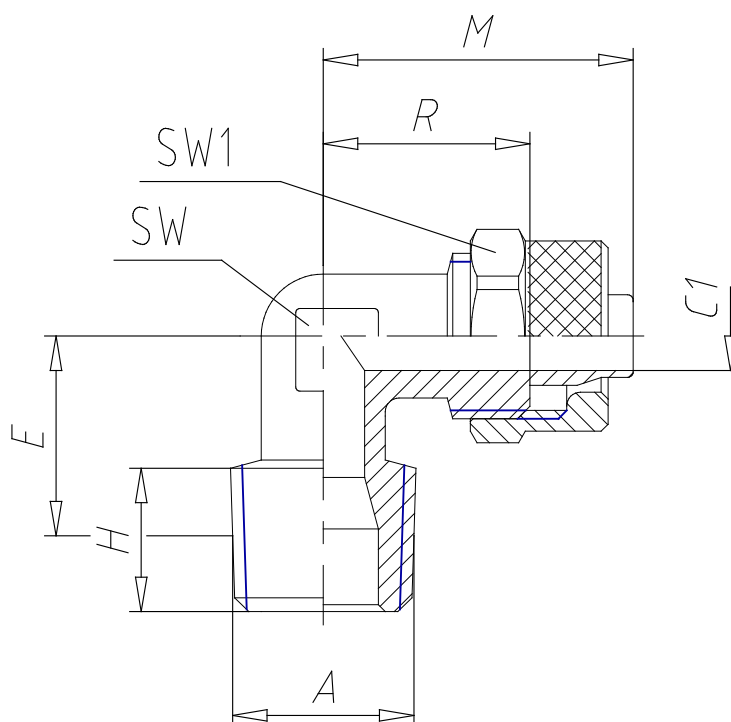

## - Fittings Mod. 1500

Product code: 1500 10/8-1/2

Datasheet creation date: 19/05/2026 09:00

Check the most updated document online [click here](#)

### TECHNICAL DATA

Mod.	1500 10/8-1/2
------	---------------

## - Fittings Mod. 1500

Product code: 1500 10/8-1/2

### ■ DIMENSIONS

<b>Tube</b>	10/8
<b>A</b>	R 1/2
<b>C1 (mm)</b>	6.5
<b>E (mm)</b>	21.5
<b>X1 (mm)</b>	8.200
<b>H (mm)</b>	14.0
<b>M (mm)</b>	28.5
<b>R (mm)</b>	20.0
<b>SW (mm)</b>	16
<b>SW1 (mm)</b>	16