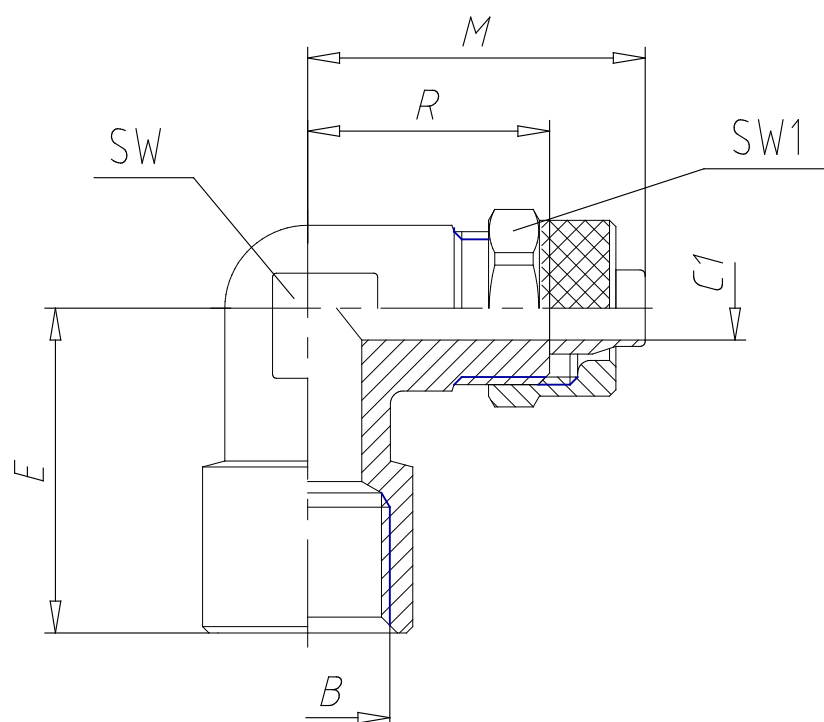

- Fittings Mod. 1493

Product code: 1493 8/6-1/8

Datasheet creation date: 19/05/2026 17:59

Check the most updated document online [click here](#)

TECHNICAL DATA

Mod.	1493 8/6-1/8
------	--------------

- Fittings Mod. 1493

Product code: 1493 8/6-1/8

■ DIMENSIONS

Tube	8/6
B	G1/8
C1 (mm)	5.0
E (mm)	19.0
M (mm)	22.5
R (mm)	15.0
SW (mm)	10
SW1 (mm)	14