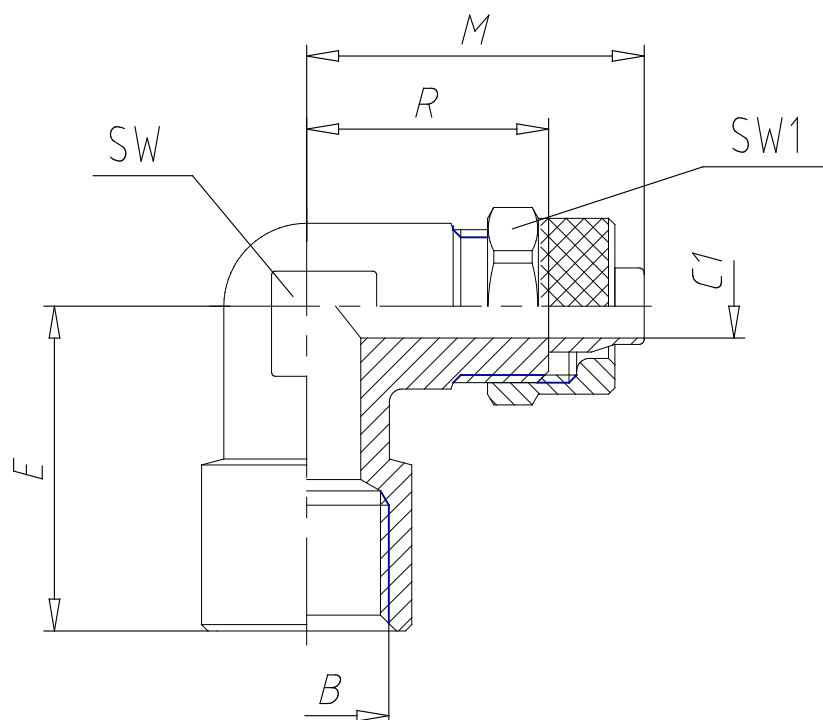

- Fittings Mod. 1493

Product code: 1493 8/6-1/4

Datasheet creation date: 19/05/2026 17:59

Check the most updated document online [click here](#)

TECHNICAL DATA

Mod.	1493 8/6-1/4
------	--------------

- Fittings Mod. 1493

Product code: 1493 8/6-1/4

■ DIMENSIONS

Tube	8/6
B	G1/4
C1 (mm)	5.0
E (mm)	23.5
M (mm)	26.0
R (mm)	19.0
SW (mm)	14
SW1 (mm)	14