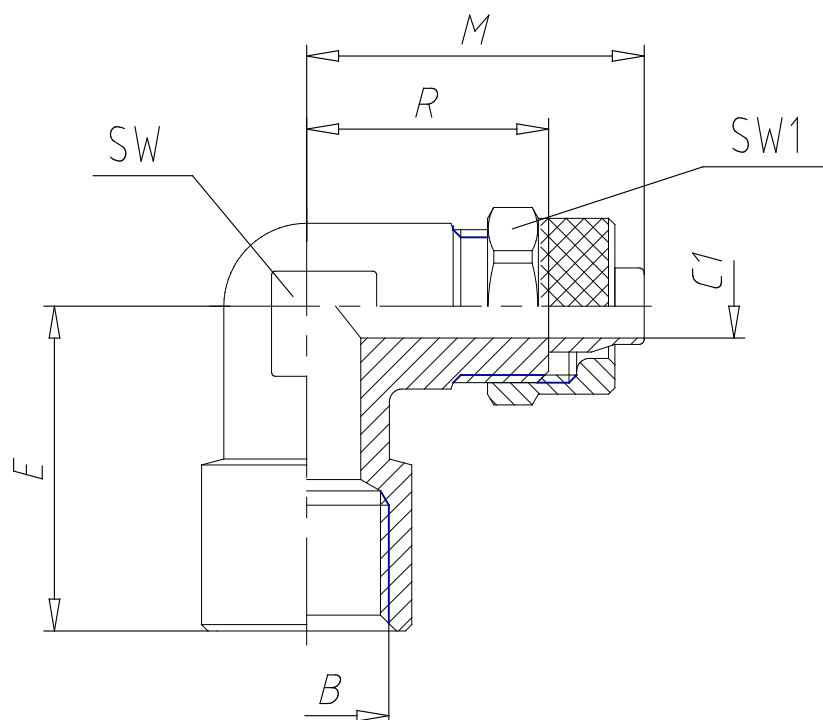

- Fittings Mod. 1493

Product code: 1493 6/4-1/8

Datasheet creation date: 19/05/2026 08:52

Check the most updated document online [click here](#)

■ TECHNICAL DATA

Mod.	1493 6/4-1/8
------	--------------

- Fittings Mod. 1493

Product code: 1493 6/4-1/8

■ DIMENSIONS

Tube	6/4
B	G1/8
C1 (mm)	3.0
E (mm)	19.0
M (mm)	22.5
R (mm)	15.0
SW (mm)	10
SW1 (mm)	12